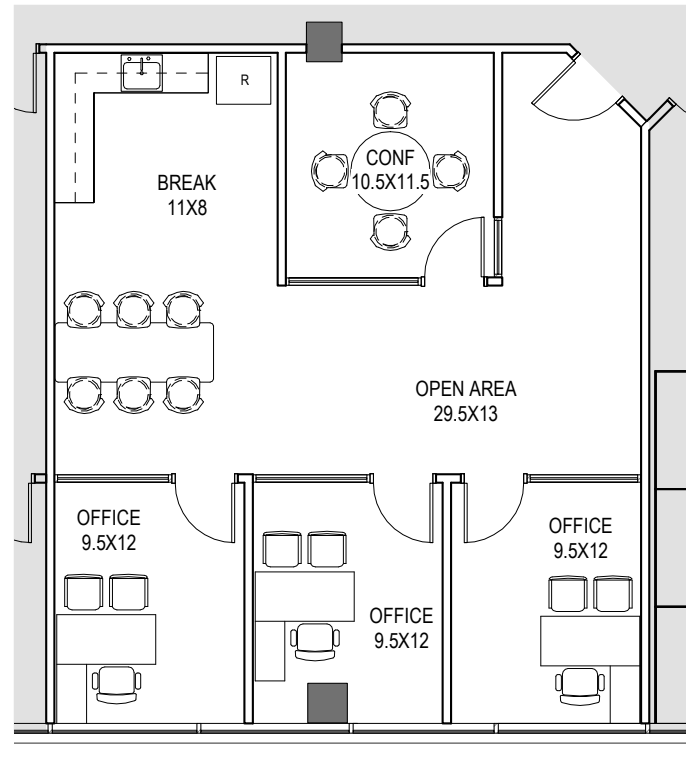

SOUTHPARK'S SMALL SPACE SOLUTION

Modern Workplace.
SouthPark Style.

SUITE 420
+/- 1,267 RSF

2115 Rexford Road
Charlotte, North Carolina

REXFORDSOUTHPARK.COM

CONTACT

Travis Hart | 704.343.4319 | travis.hart@childressklein.com