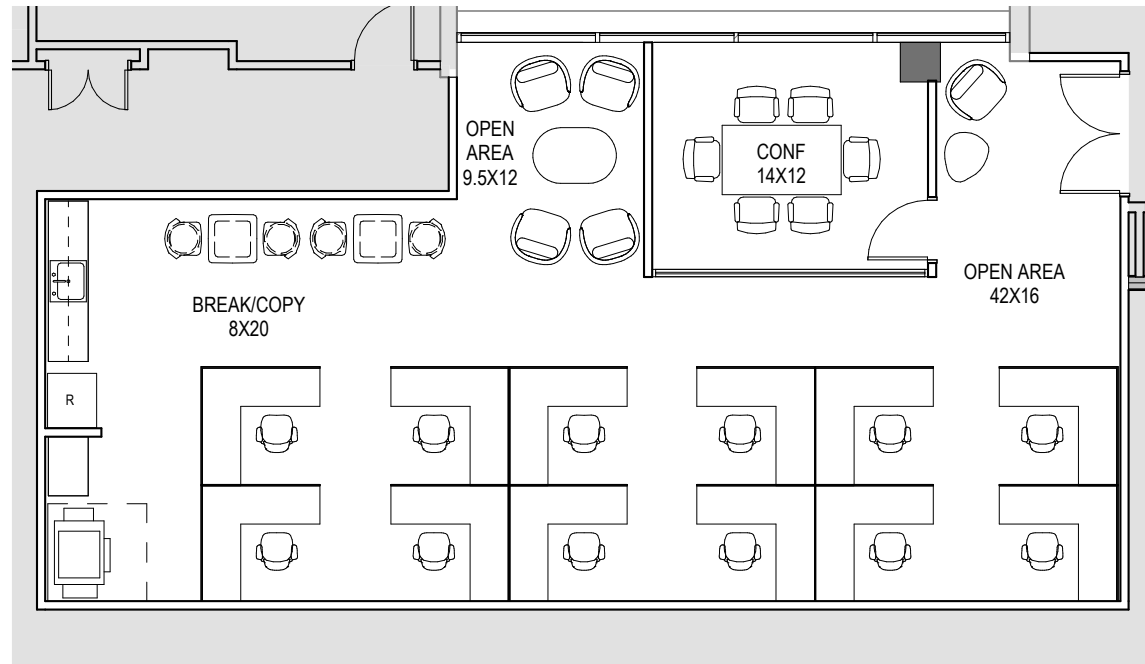

SOUTHPARK'S SMALL SPACE SOLUTION

Modern Workplace.
SouthPark Style.

SUITE 480
+/- 1,692 RSF

2115 Rexford Road
Charlotte, North Carolina

REXFORDSOUTHPARK.COM

CONTACT

Travis Hart | 704.343.4319 | travis.hart@childressklein.com