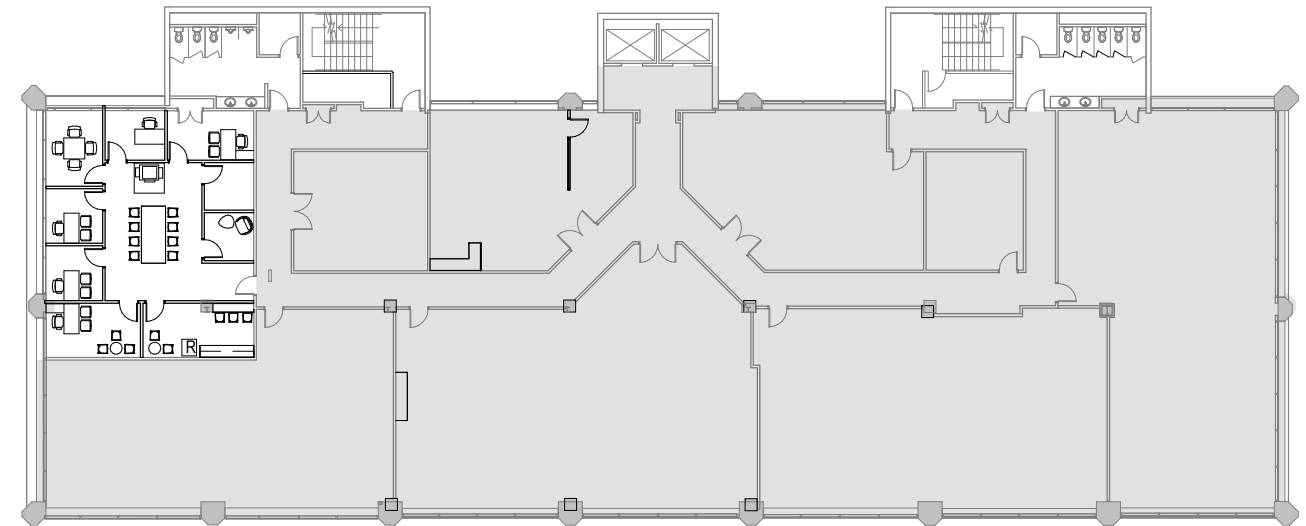

SCALE: 1/8" = 1'-0"
 +/- 1,904 RSF

KEYPLAN NTS

progressive|ae

330 S. Tryon Street, Suite 500 / Charlotte, NC 28202
 progressiveae.com / 704-731-8080

REXFORD II

2115 REXFORD RD, CHARLOTTE NC 28211

FLOOR 02 - SUITE 224