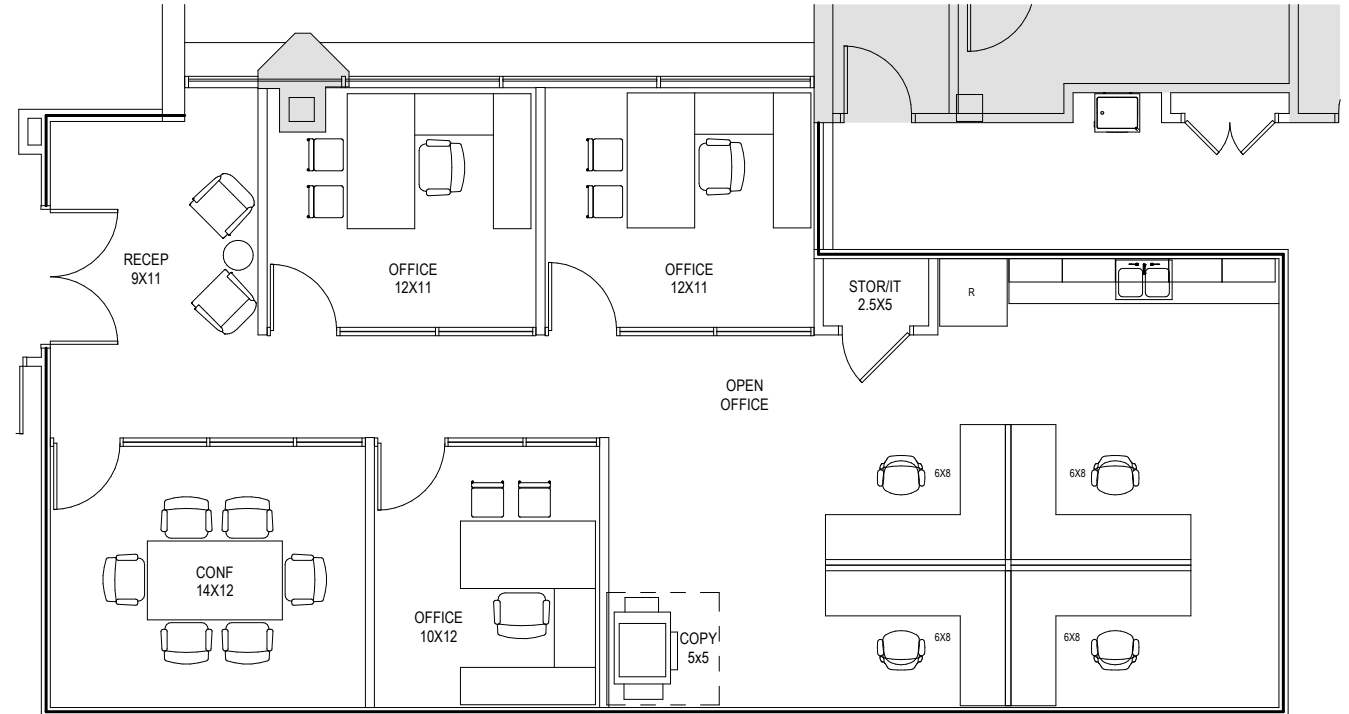

# SOUTHPARK'S SMALL SPACE SOLUTION

Modern Workplace.  
SouthPark Style.

**SUITE 311**  
**+/- 1,559 RSF**

2115 Rexford Road  
Charlotte, North Carolina

[REXFORDSOUTHPARK.COM](http://REXFORDSOUTHPARK.COM)