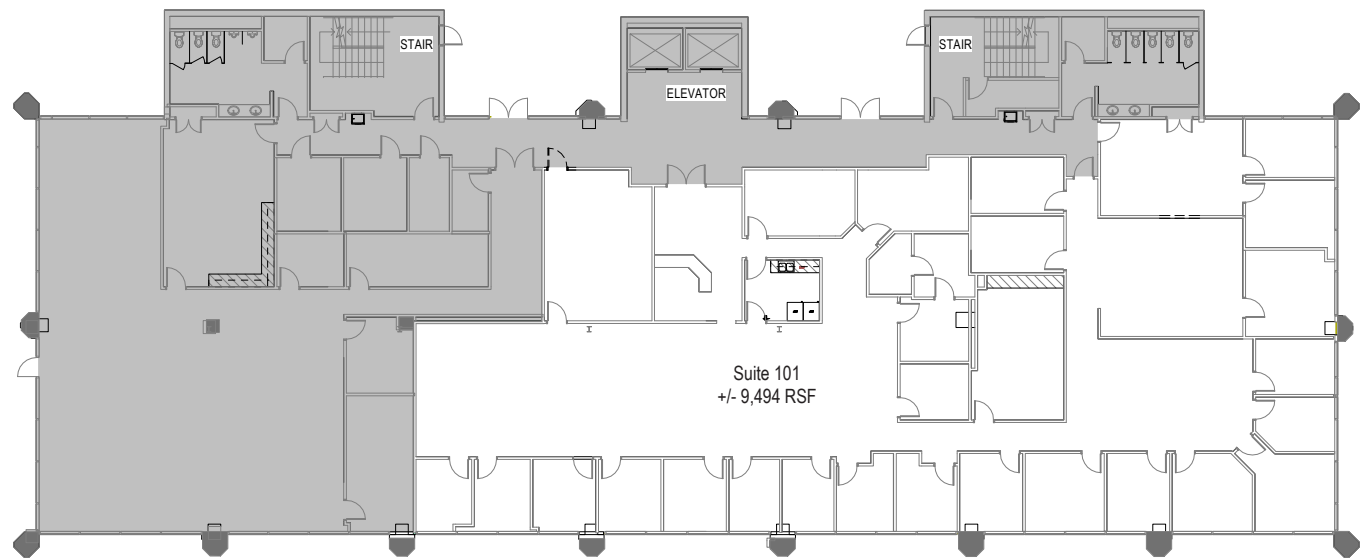

SOUTHPARK'S SMALL SPACE SOLUTION

Modern Workplace.
SouthPark Style.

SUITE 101
+/- 9,494 RSF

2115 Rexford Road
Charlotte, North Carolina

REXFORDSOUTHPARK.COM

CONTACT

Travis Hart | 704.343.4319 | travis.hart@childressklein.com