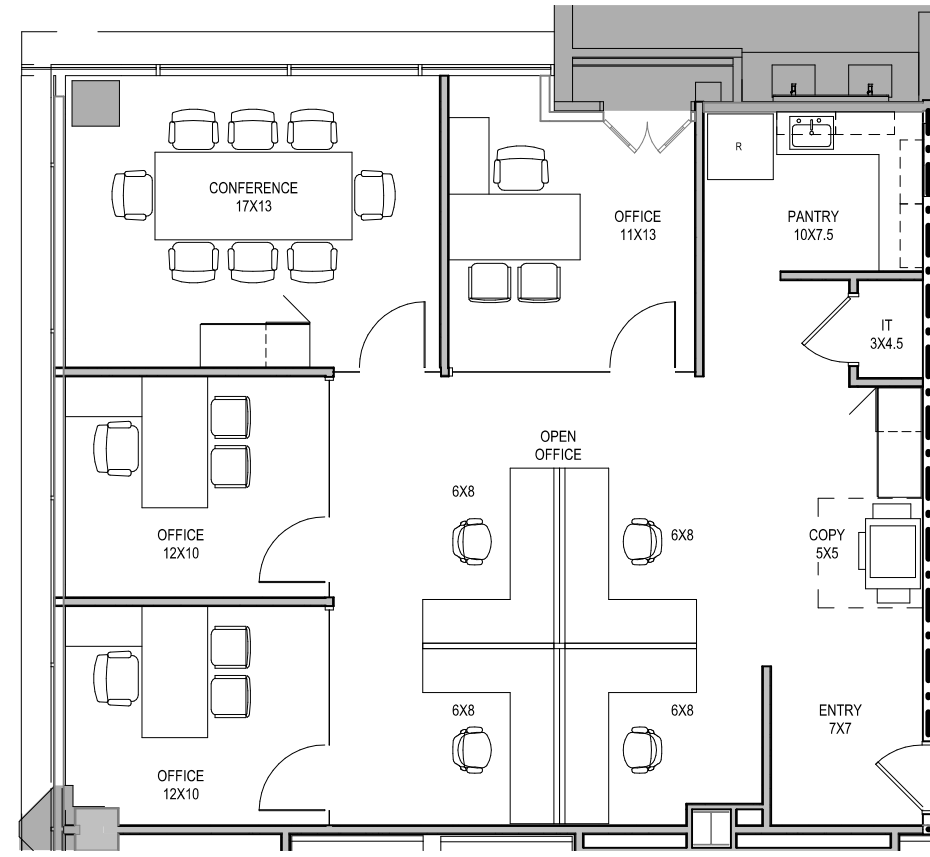

SOUTHPARK'S SMALL SPACE SOLUTION

Modern Workplace.
SouthPark Style.

SUITE 325
+/- 1,599 RSF

2115 Rexford Road
Charlotte, North Carolina

REXFORDSOUTHPARK.COM

- Glass insert entry door with corridor visibility
- Corner location provides exceptional window line & daylight
- 3 private offices with glass
- Corner conference room or executive office
- Break area with sink & millwork
- Workstation area to accommodate 4 (6x8) desks
- Work/copy area & IT closet